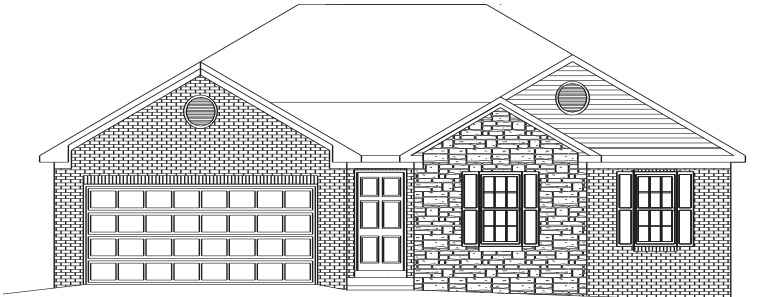

THE BERKSHIRE

Ask your new homes specialist about the many designer features available.

10/21/14

The Berkshire

1,609 Square Feet

OPTIONAL MASTER BATH
GREAT ROOM WILL BE REUCE IN WIDTH WITH SHOWER OPTION.

Optional Front Elevation Upgrade