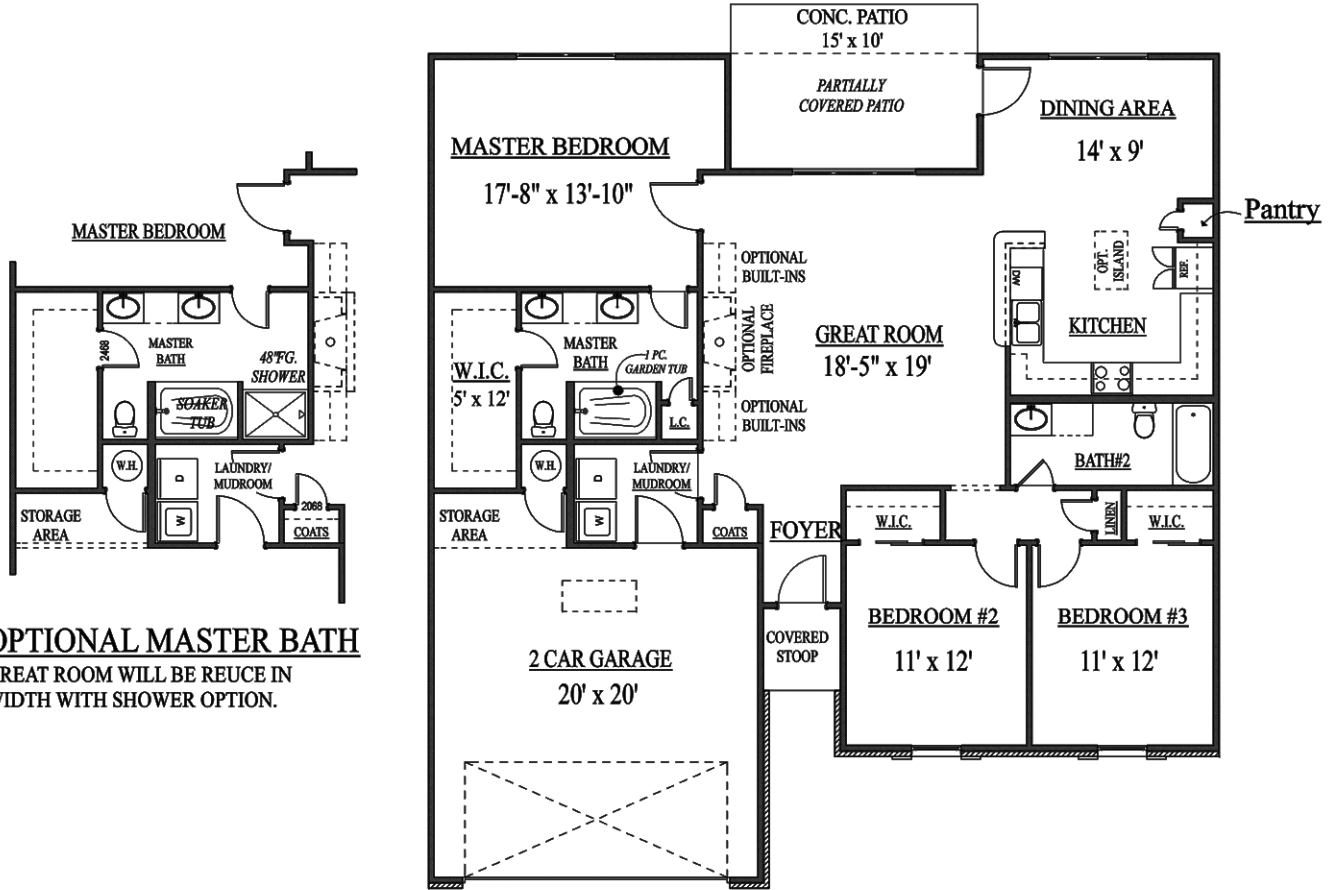

THE BERKSHIRE

Ask your new homes specialist about the many designer features available.

10/21/14

The Berkshire

1,609 Square Feet

OPTIONAL MASTER BATH
GREAT ROOM WILL BE REUCE IN WIDTH WITH SHOWER OPTION.

Optional Front Elevation Upgrade