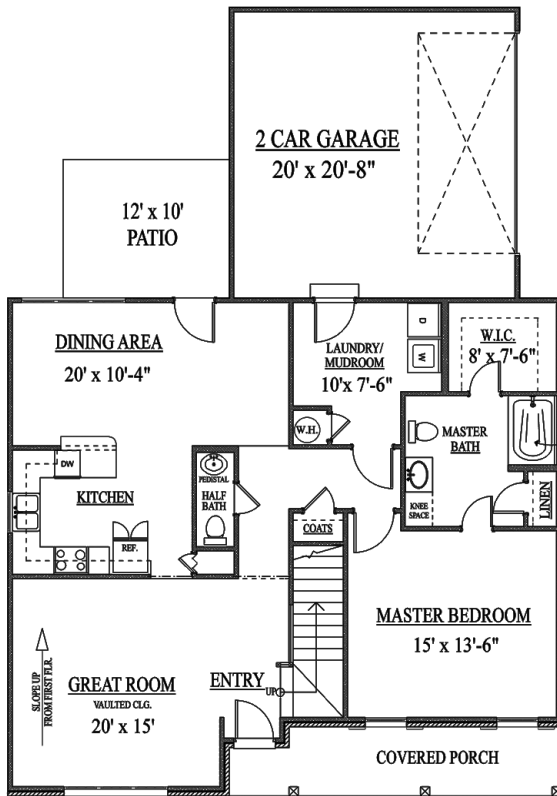

THE SWILCAN

Ask your new homes specialist about the many designer features available.

10/13/14

The Swilcan

1914 Square Feet

First Floor
1327 Square Feet

OPTIONAL
MASTER BATH

Second Floor
587 Square Feet