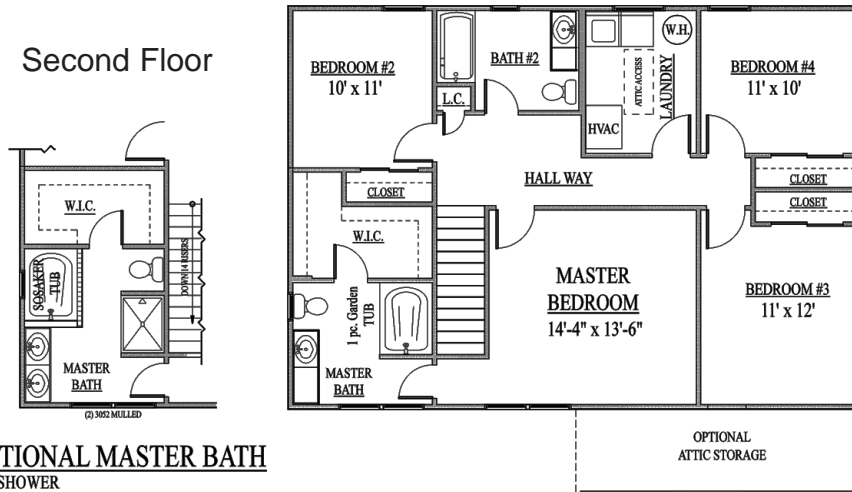

THE HARMONY

Ask your new homes specialist about the many designer features available.

09/29/14

The Harmony

1939 Sq. Ft.

**HALF BATH LAYOUT W/
BASEMENT FOUNDATION**

Second Floor

OPTIONAL MASTER BATH
-48" SHOWER
-OPTIONAL DOUBLE BOWL VANITY
-SOAKER TUB