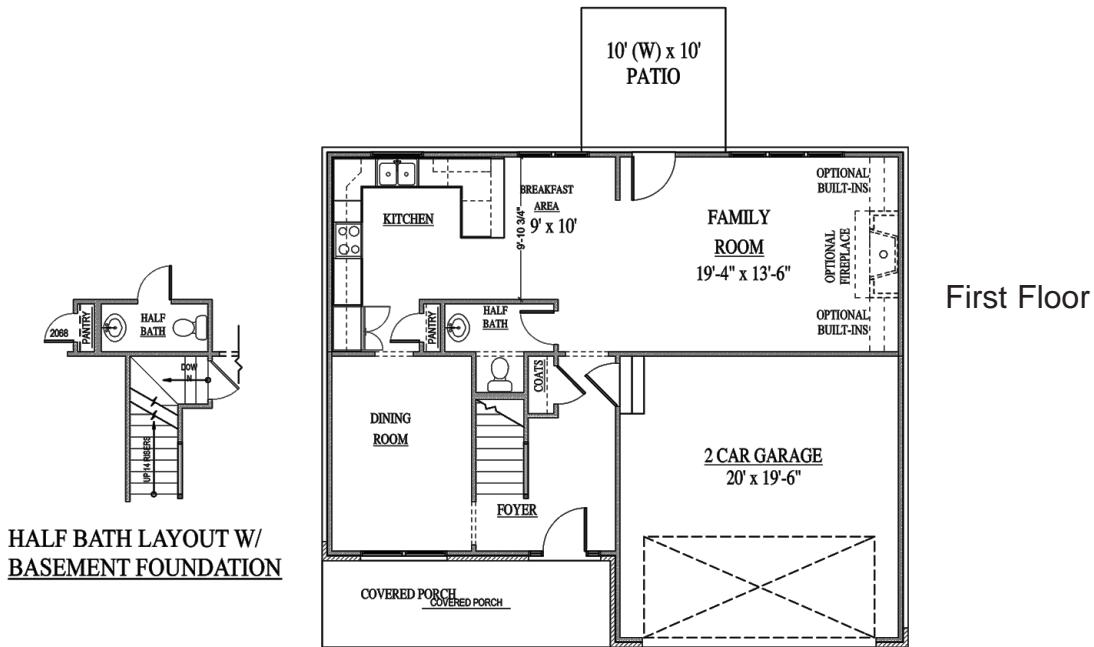

THE HARMONY

Ask your new homes specialist about the many designer features available.

09/29/14

The Harmony

1939 Sq. Ft.

**HALF BATH LAYOUT W/
BASEMENT FOUNDATION**

Second Floor

OPTIONAL MASTER BATH
-48" SHOWER
-OPTIONAL DOUBLE BOWL VANITY
-SOAKER TUB