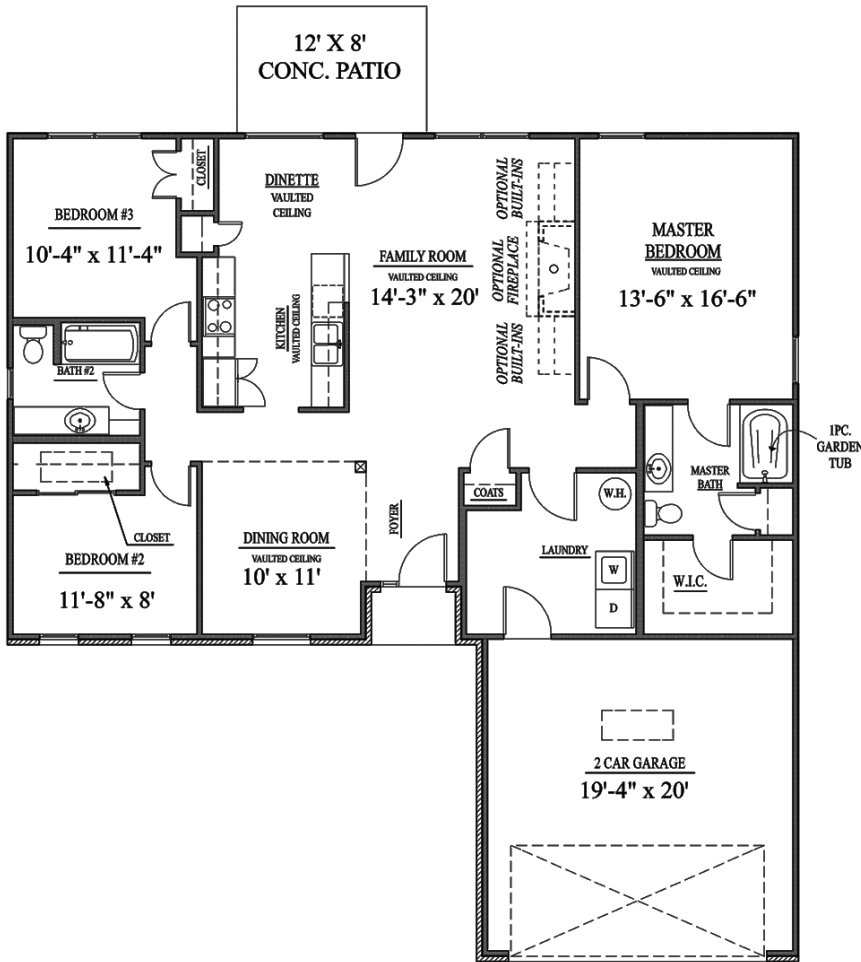

# The Belmont

1620 Square Feet

**OPT. MASTER BATH**

**BASEMENT OPTION**

10/02/14