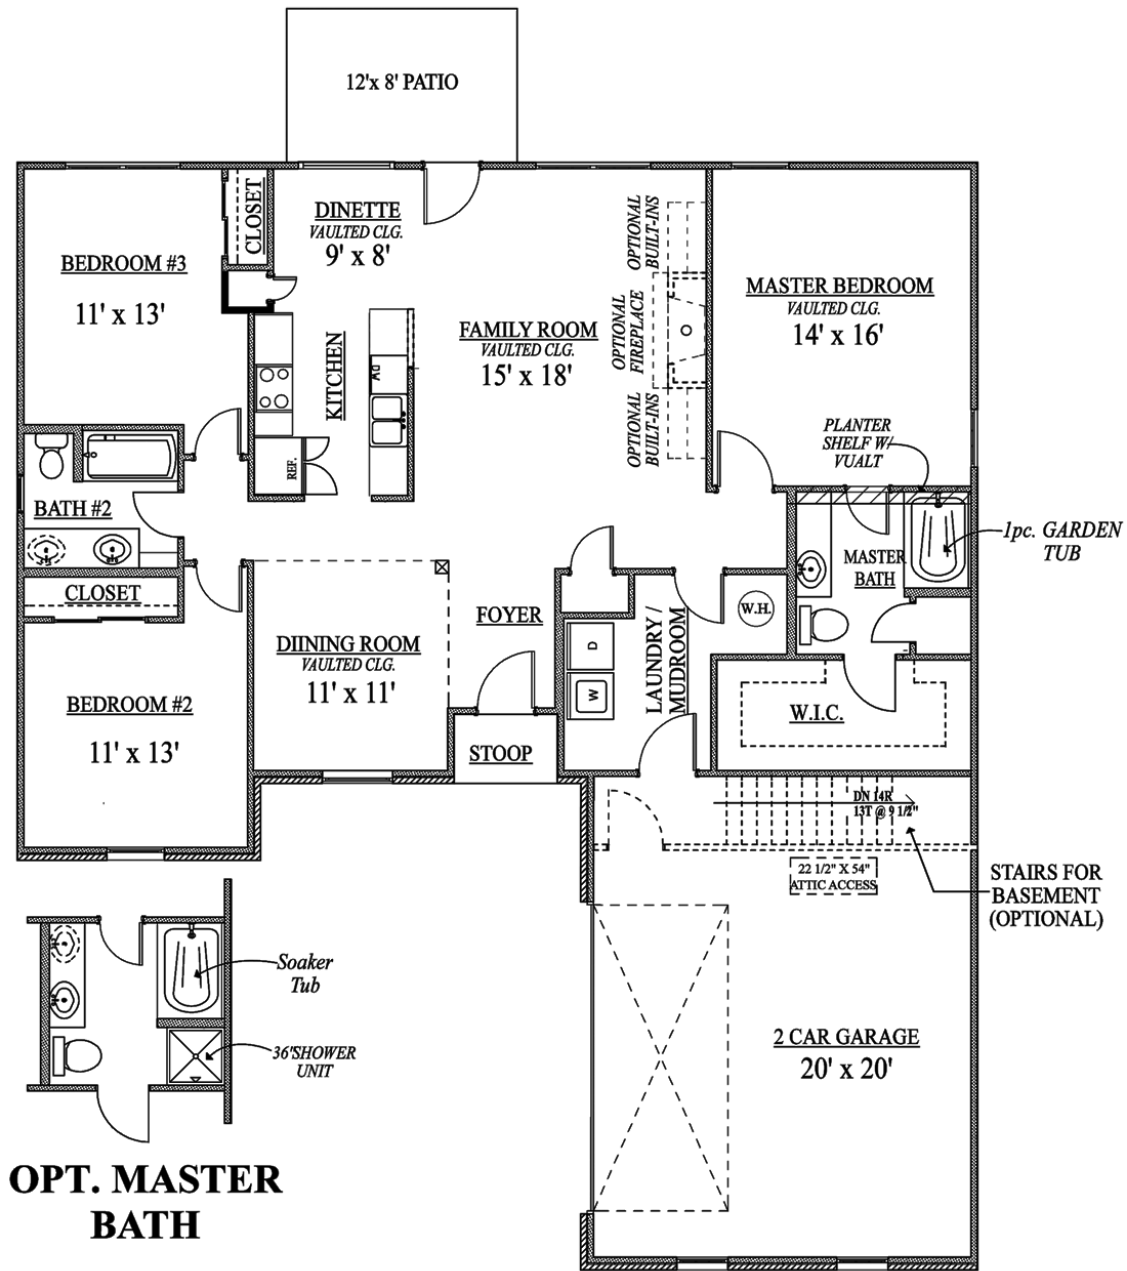

THE BELMONT II

Ask your new homes specialist about the many designer features available.

10/02/14

The Belmont II

1668 Square Feet

10/02/14

3445 Richmond Road, Suite 200, Lexington, Kentucky 40509, Office, (859) 277-1600
ALL FEATURES, DESIGNS, PLANS, SPECIFICATIONS, AND PRICES ARE SUBJECT TO CHANGE WITHOUT NOTICE