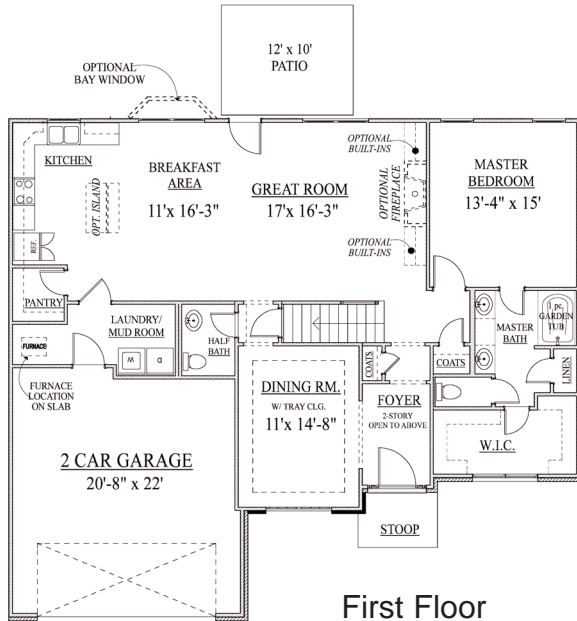

THE SAVANNAH

Ask your new homes specialist about the many designer features available.

09/19/14

The Savannah

3,270 Square Feet

Optional Brick and Shake Front Elevation

09/19/14