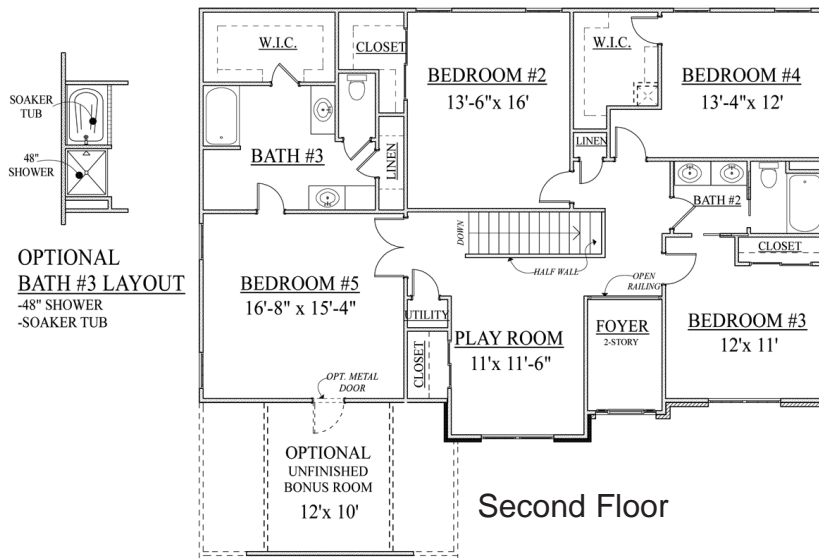

THE SAVANNAH

Ask your new homes specialist about the many designer features available.

09/19/14

The Savannah

3,270 Square Feet

Optional Brick and Shake Front Elevation

09/19/14