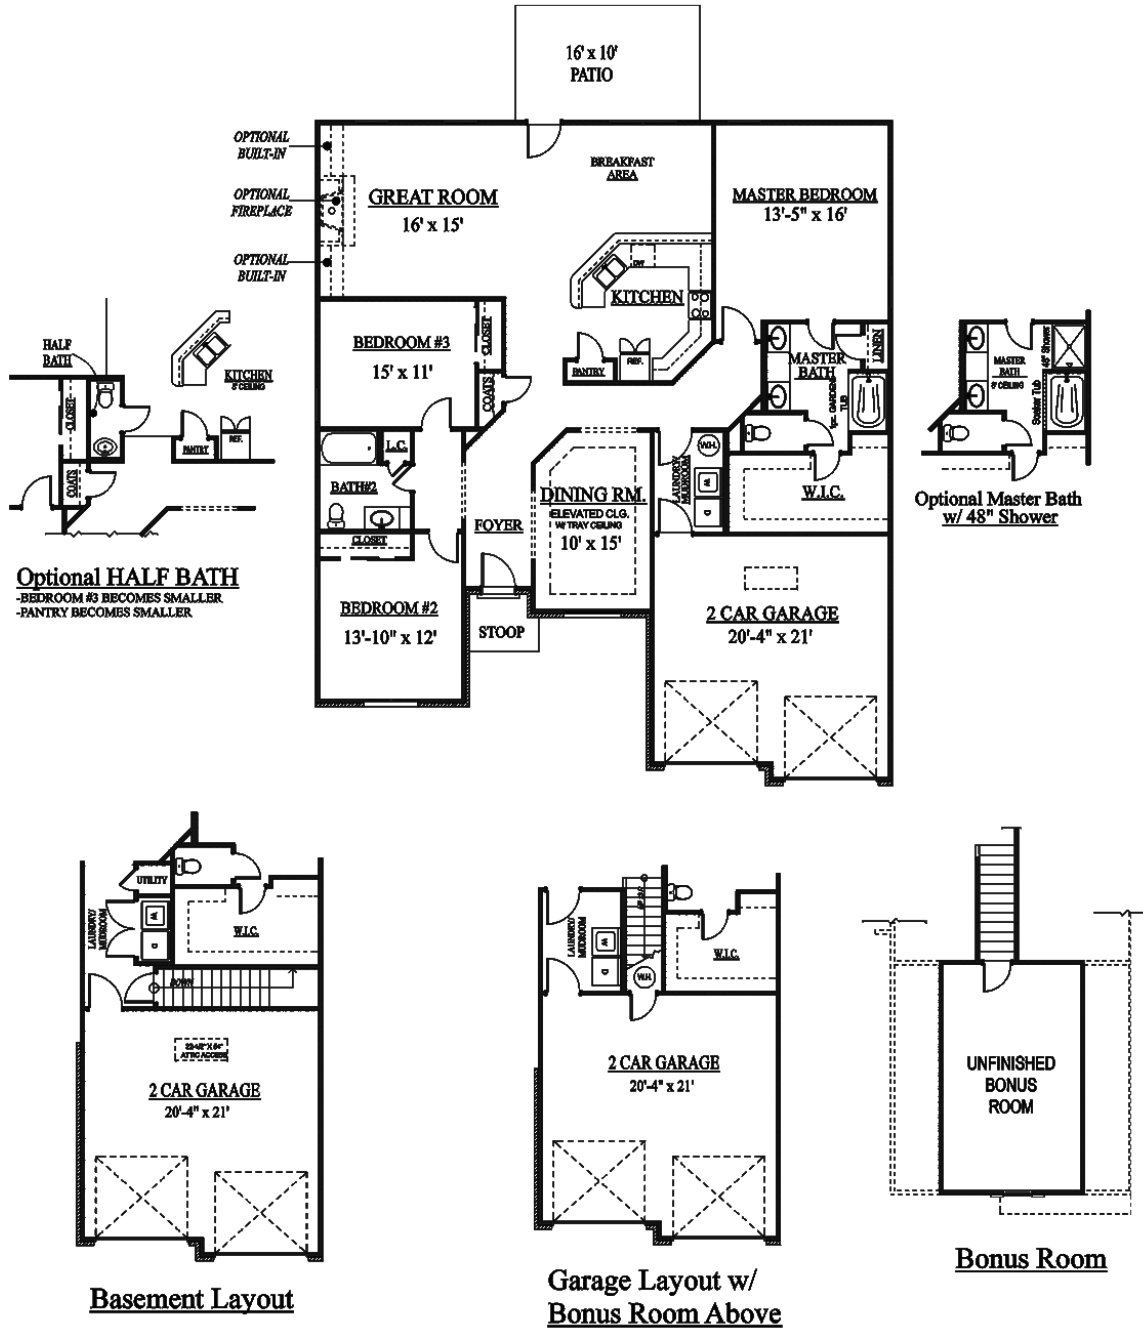

THE LANCASTER

Ask your new homes specialist about the many designer features available.

09/18/14

The Lancaster

09/18/14

3445 Richmond Road, Suite 200, Lexington, Kentucky 40509, Office, (859) 277-1600
 ALL FEATURES, DESIGNS, PLANS, SPECIFICATIONS, AND PRICES ARE SUBJECT TO CHANGE WITHOUT NOTICE