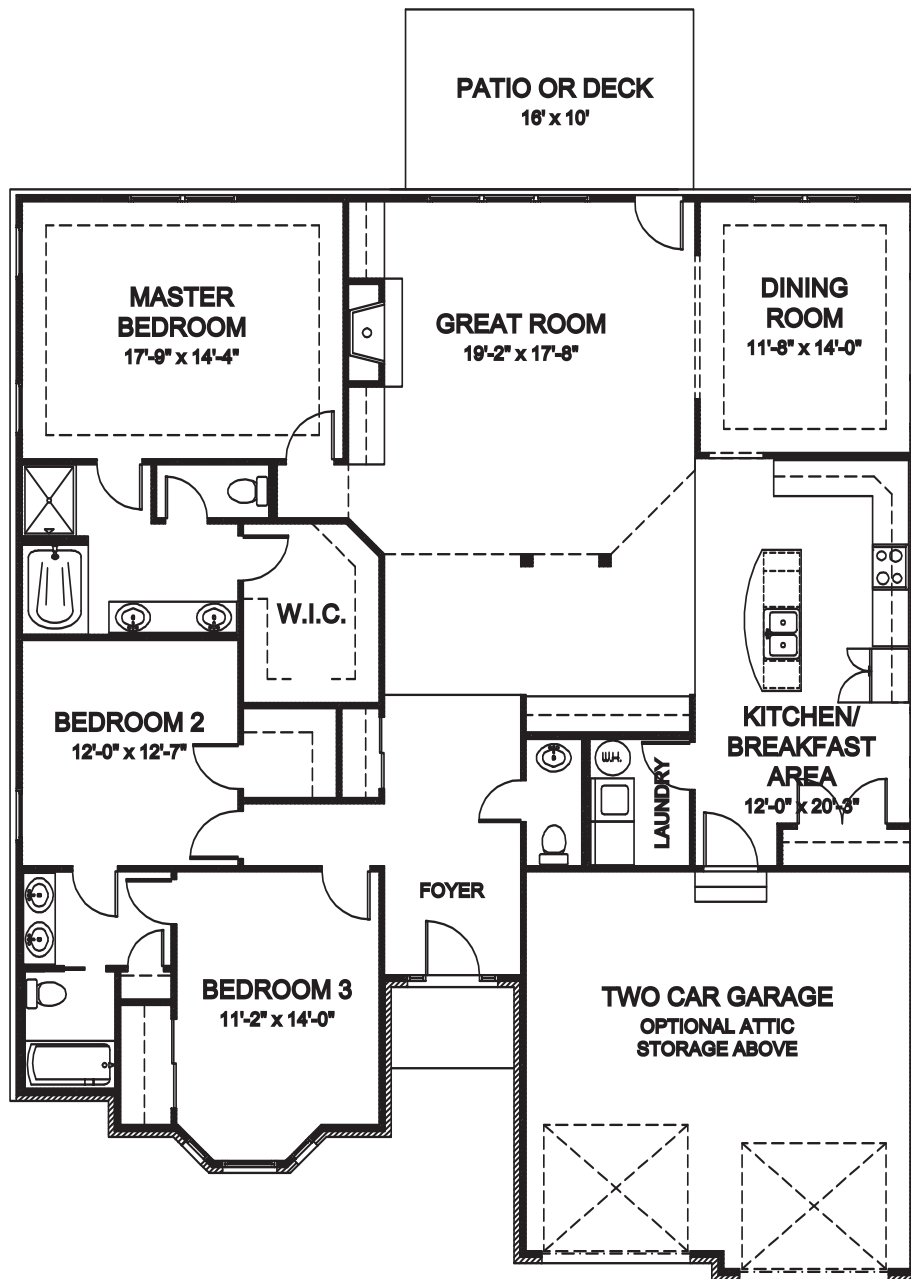

# The Elliot

2284 Square Feet

07/17/14

3445 Richmond Road, Suite 200, Lexington, Kentucky 40509, Office, (859) 277-1600  
ALL FEATURES, DESIGNS, PLANS, SPECIFICATIONS, AND PRICES ARE SUBJECT TO CHANGE WITHOUT NOTICE