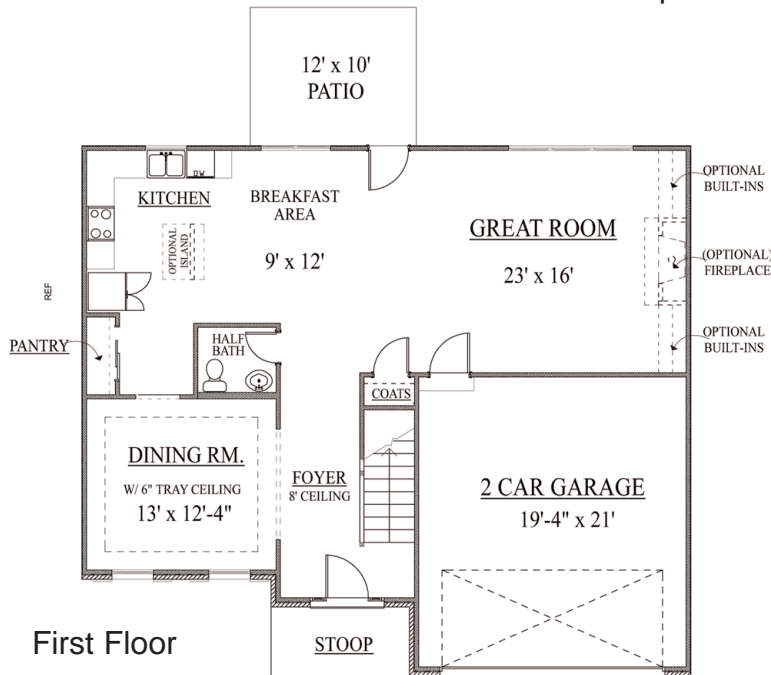

# The Armstrong

2464 Square Feet

Standard Elevation

Stone Option Elevation

OPTIONAL MASTER BATH  
-SOAKER TUB  
-48" SHOWER

09/19/14