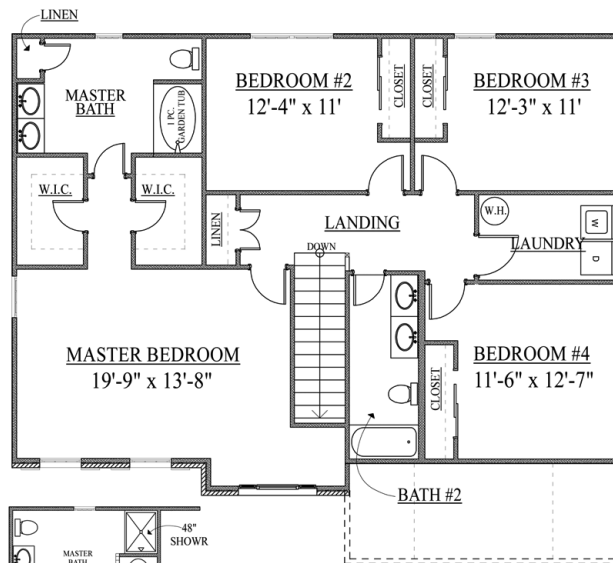

# The Armstrong

2464 Square Feet

Standard Elevation

Stone Option Elevation

OPTIONAL MASTER BATH  
-SOAKER TUB  
-48" SHOWER

09/19/14