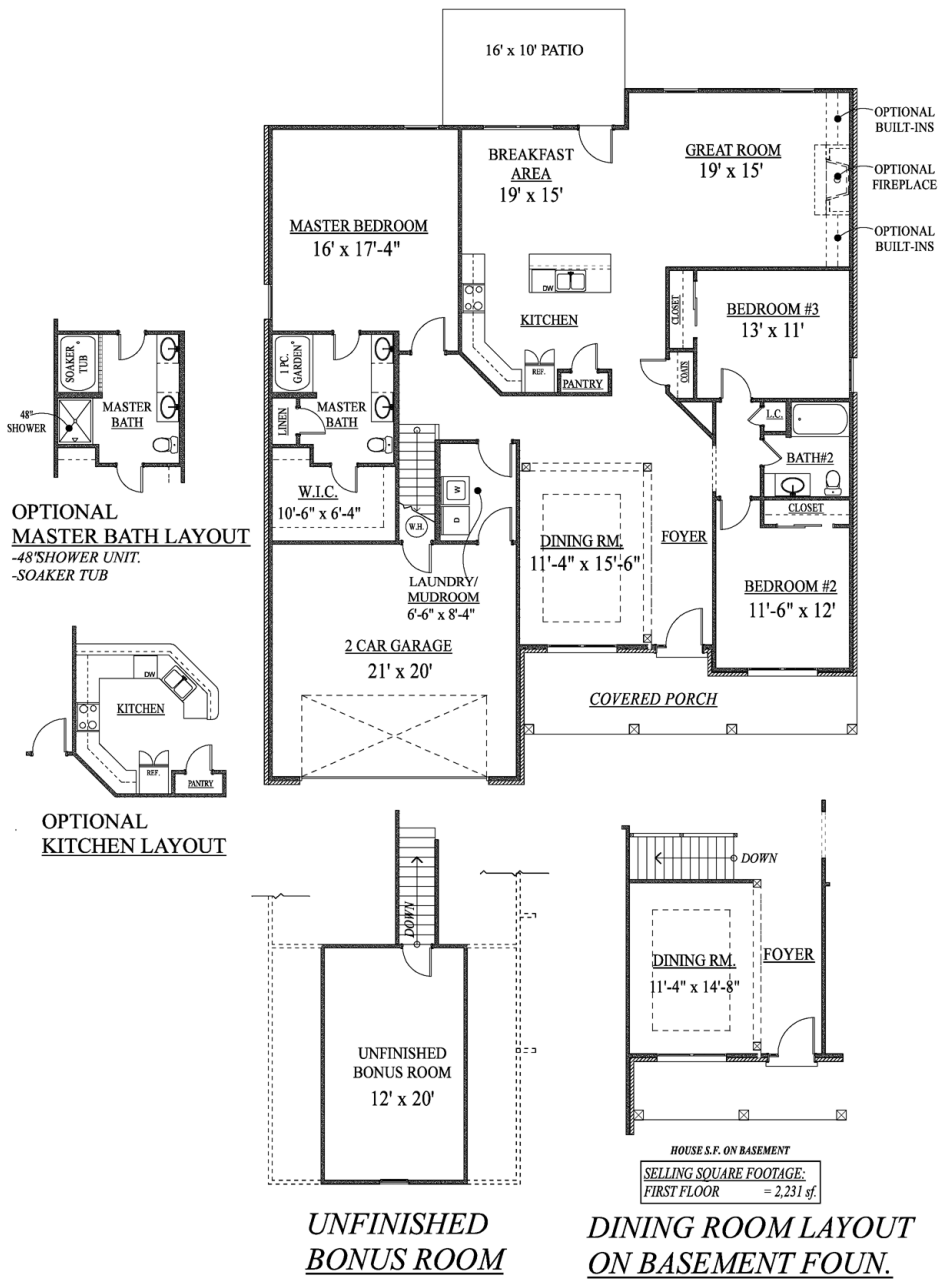

THE WARFIELD

Ask your new homes specialist about the many designer features available.

09/17/14

The Warfield

2204 Square Feet

09/17/14

3445 Richmond Road, Suite 200, Lexington, Kentucky 40509, Office, (859) 277-1600
ALL FEATURES, DESIGNS, PLANS, SPECIFICATIONS, AND PRICES ARE SUBJECT TO CHANGE WITHOUT NOTICE