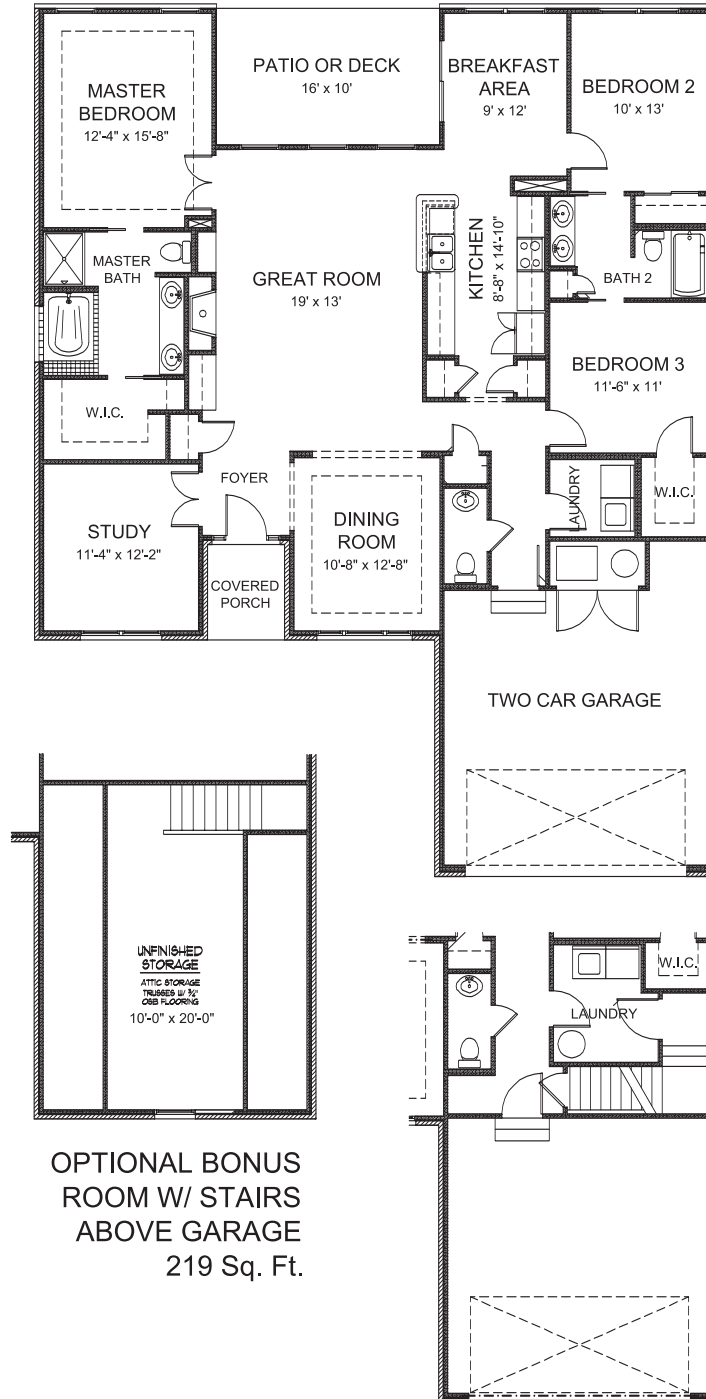

THE STONELEDGE III-50'

Ellerslie
at DeLong

Ask your new homes specialist about the many designer features available.

08/12/14

The Stoneledge III-50'

2027 Square Feet

OPTIONAL BONUS
ROOM W/ STAIRS
ABOVE GARAGE
219 Sq. Ft.

STONELEDGE III
1ST FLOOR
OPTIONAL STAIRS

08/12/14