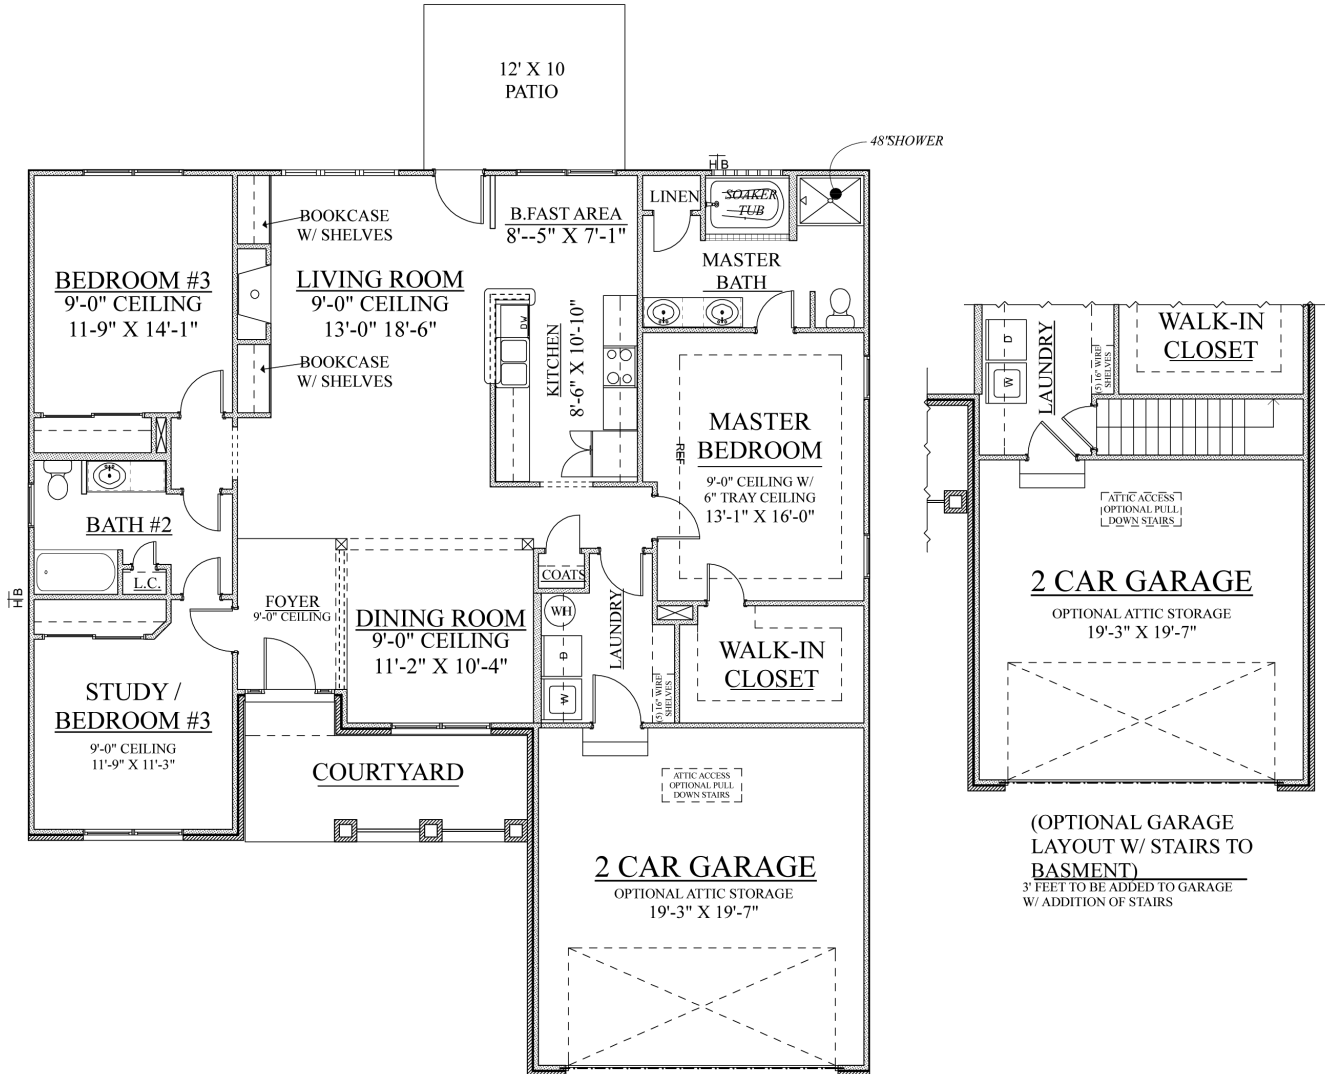

THE DALTON

Ask your new homes specialist about the many designer features available.

08/06/14

The Dalton

1748 Sq. Ft.

08/06/14

3445 Richmond Road, Suite 200, Lexington, Kentucky 40509, Office, (859) 277-1600
 ALL FEATURES, DESIGNS, PLANS, SPECIFICATIONS, AND PRICES ARE SUBJECT TO CHANGE WITHOUT NOTICE