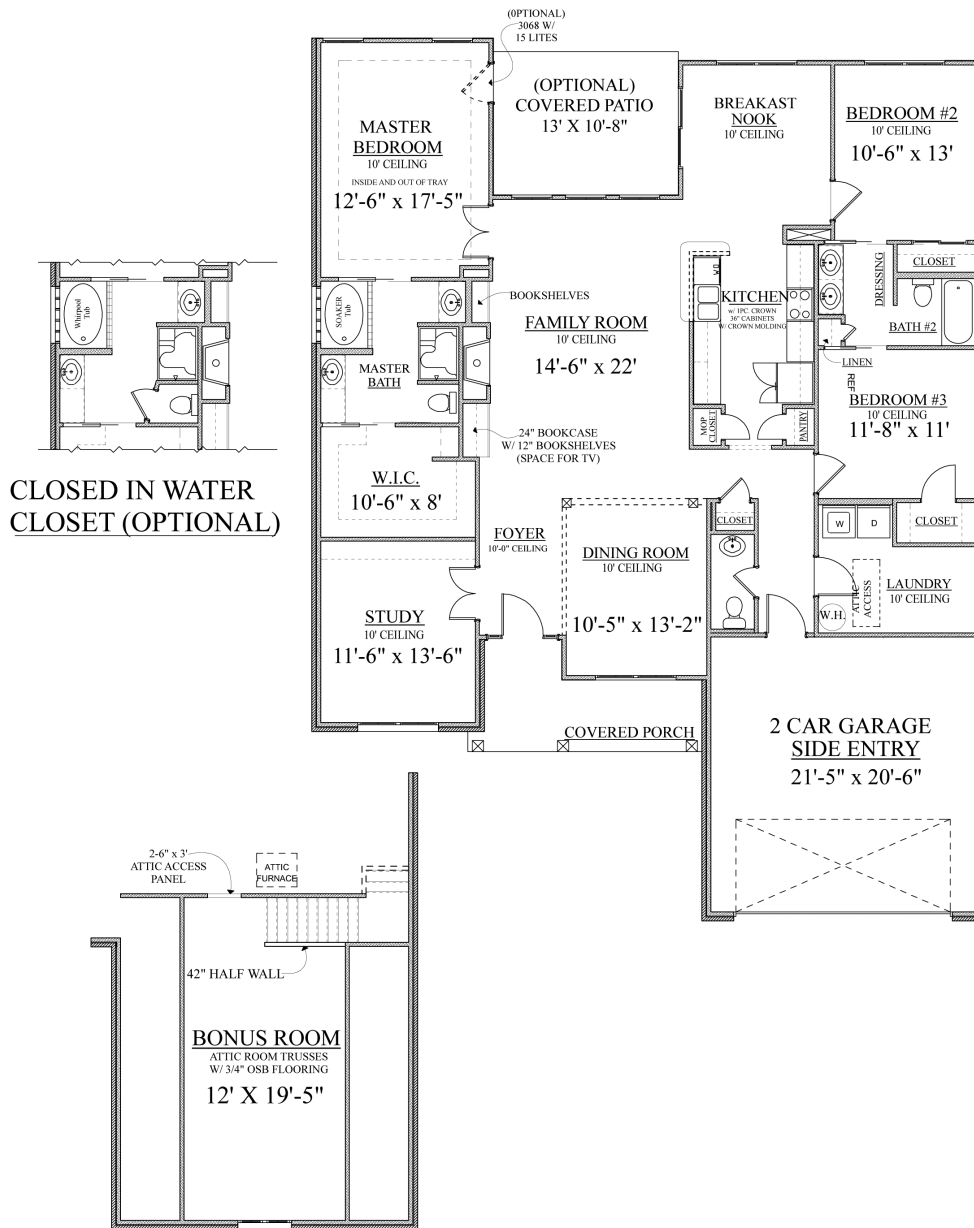

THE SOMERSLY

Ask your new homes specialist about the many designer features available.

07/31/14

The Somersly

2679 Sq. Ft. Including Finished Bonus Room

CLOSED IN WATER CLOSET (OPTIONAL)

OPT. BONUS ROOM OVER GARAGE