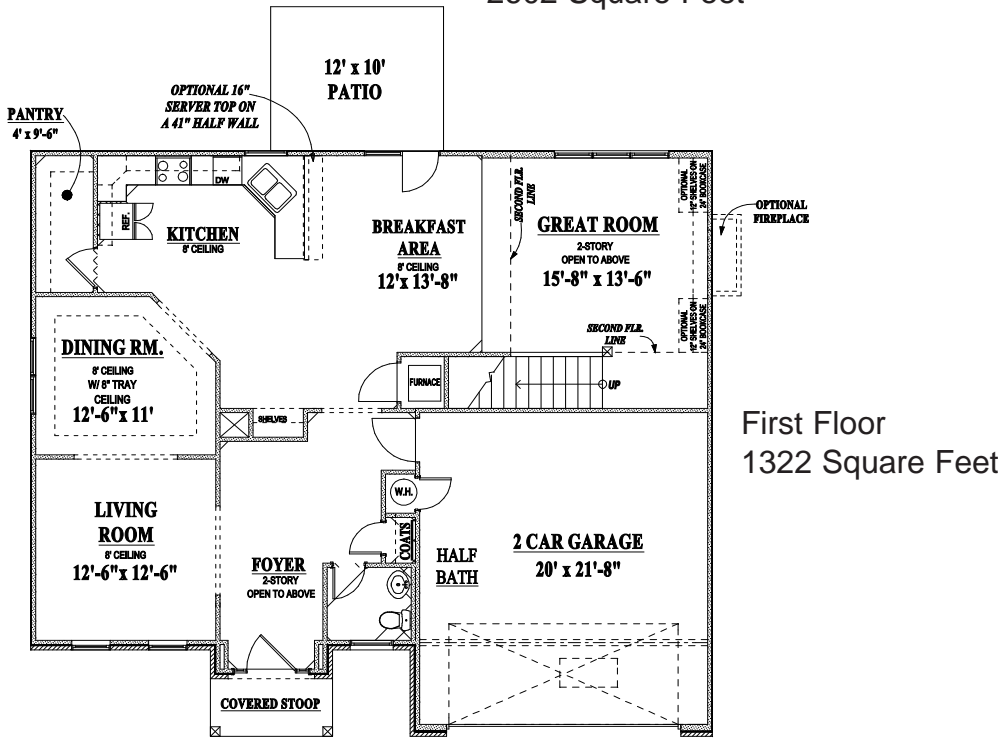

# The Vermont

2602 Square Feet

First Floor  
1322 Square Feet

Second Floor  
1280 Square Feet

07/09/14