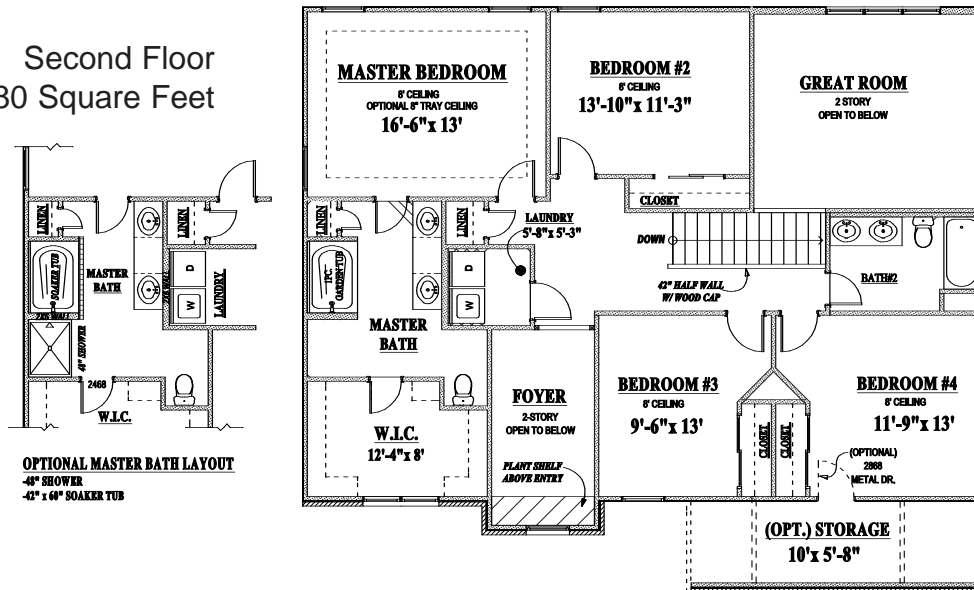

# The Vermont

2602 Square Feet

First Floor  
1322 Square Feet

Second Floor  
1280 Square Feet

07/09/14