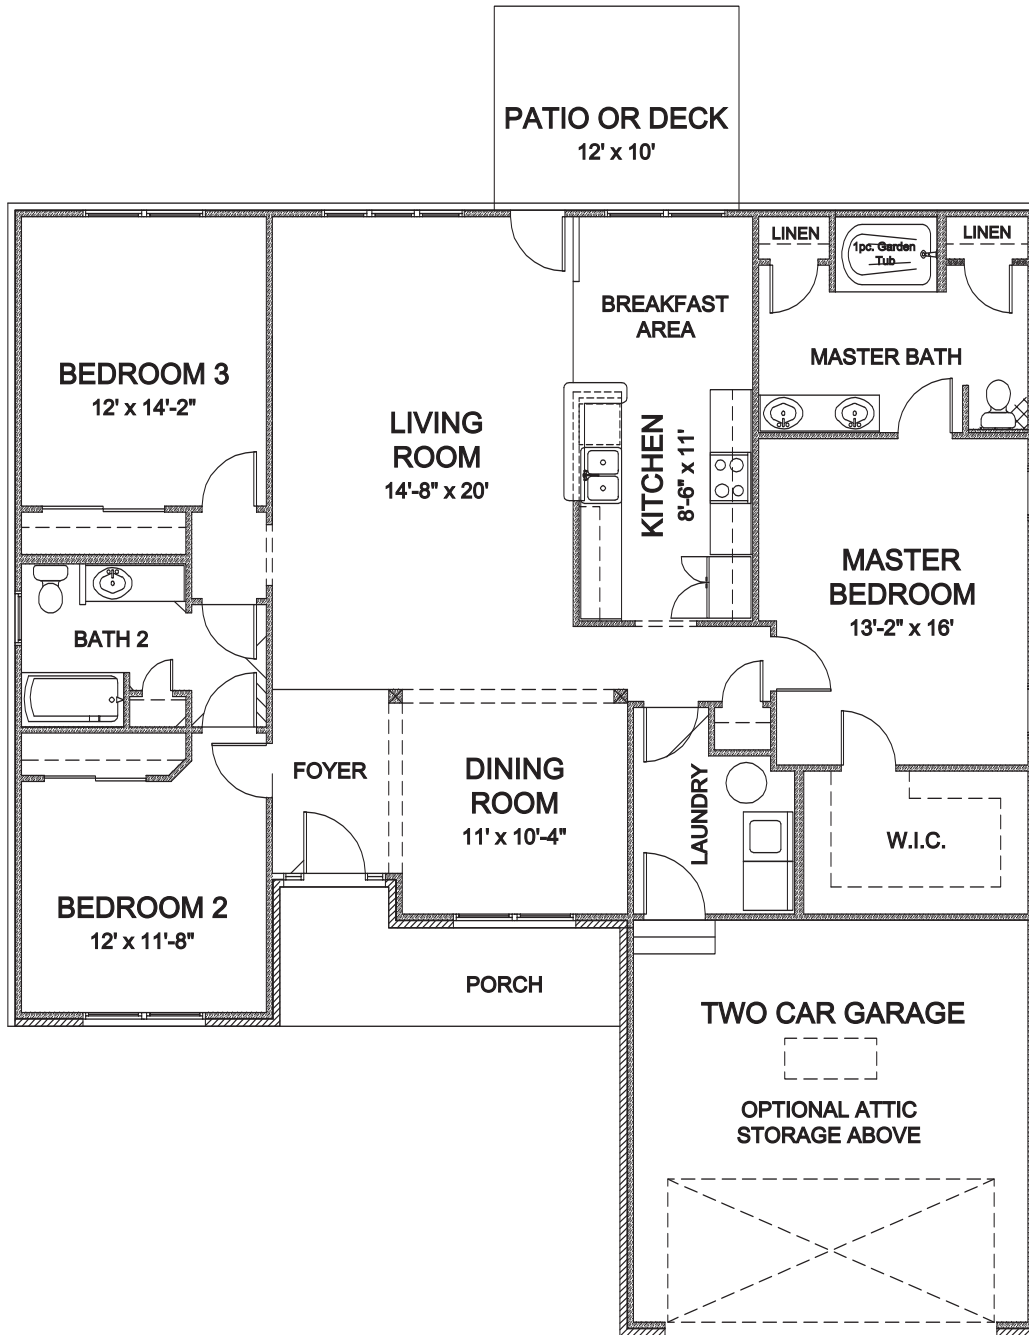

THE DAYTON

Ask your new homes specialist about the many designer features available.

07/11/14

The Dayton

1803 Square Feet

07/11/14

3445 Richmond Road, Suite 200, Lexington, Kentucky 40509, Office, (859) 277-1600
ALL FEATURES, DESIGNS, PLANS, SPECIFICATIONS, AND PRICES ARE SUBJECT TO CHANGE WITHOUT NOTICE