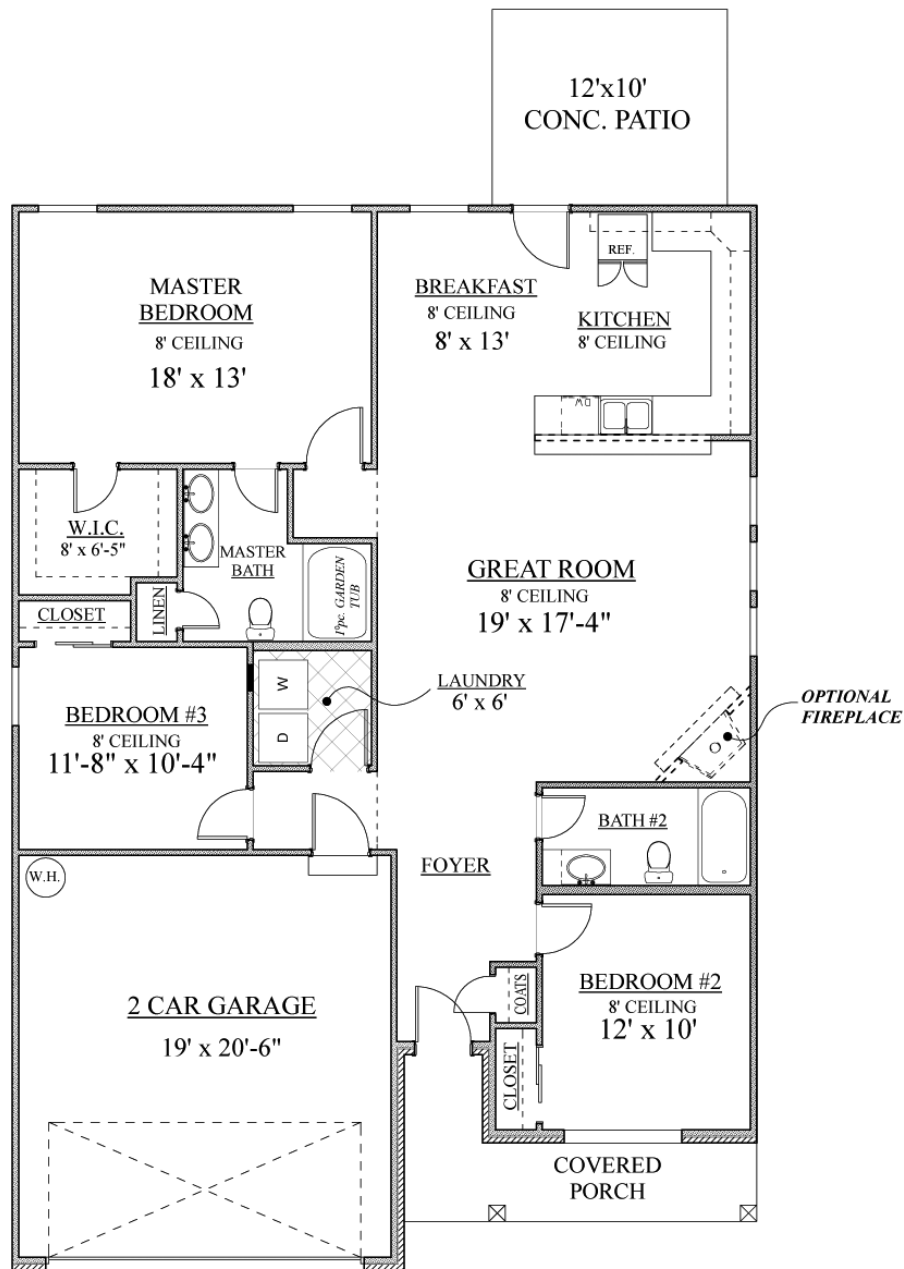

THE RAMSEY

Ask your new homes specialist about the many designer features available.

07/15/14

The Ramsey

1500 Square Feet

07/14/15

3445 Richmond Road, Suite 200, Lexington, Kentucky 40509, Office, (859) 277-1600
ALL FEATURES, DESIGNS, PLANS, SPECIFICATIONS, AND PRICES ARE SUBJECT TO CHANGE WITHOUT NOTICE