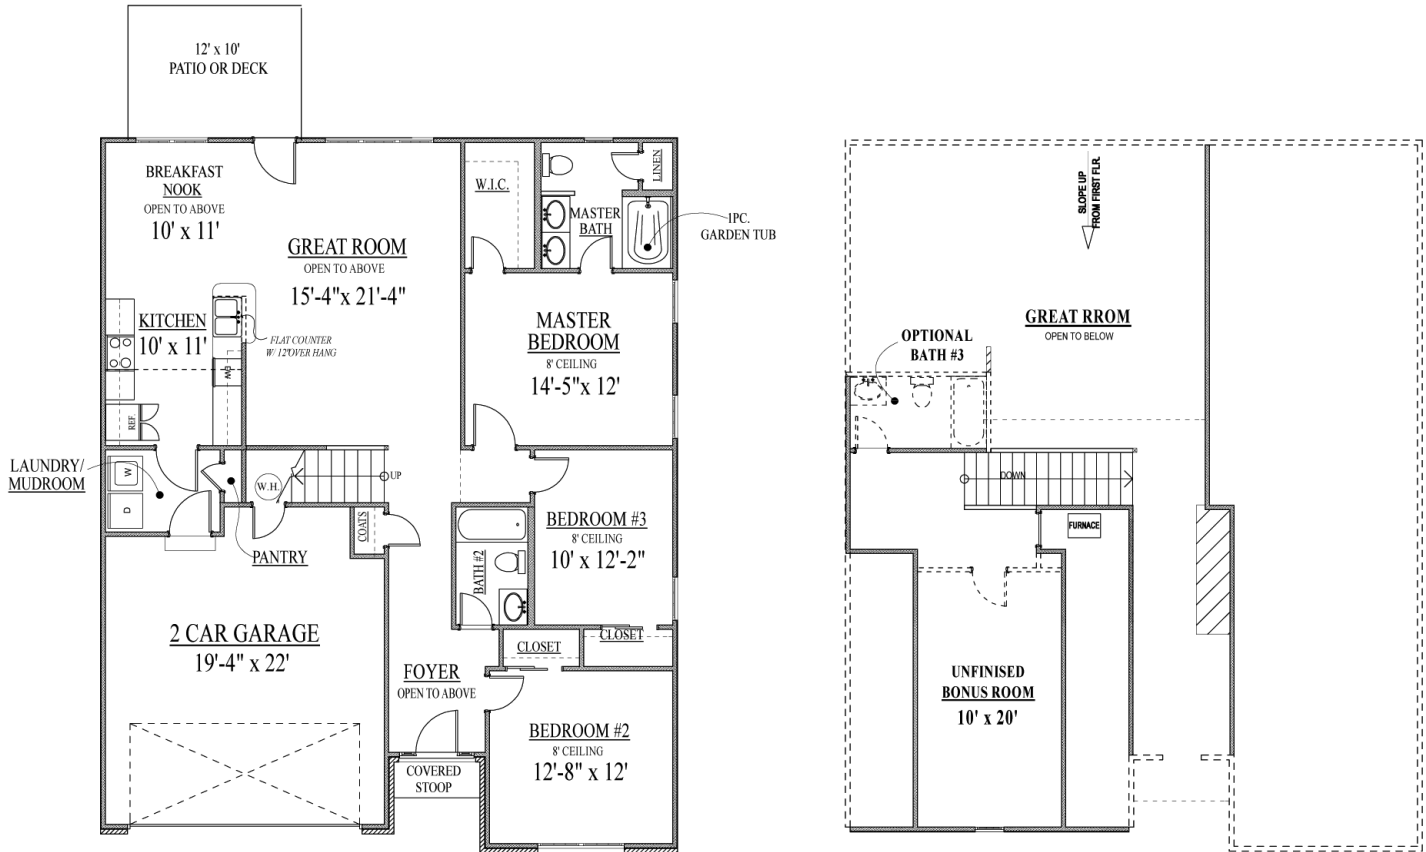

# The Kinley

1423 Square Feet

First Floor  
1423 Sq. Ft.

Option 2nd Floor Bonus Room  
225 Sq. t.

07/15/14

3445 Richmond Road, Suite 200, Lexington, Kentucky 40509, Office, (859) 277-1600  
ALL FEATURES, DESIGNS, PLANS, SPECIFICATIONS, AND PRICES ARE SUBJECT TO CHANGE WITHOUT NOTICE