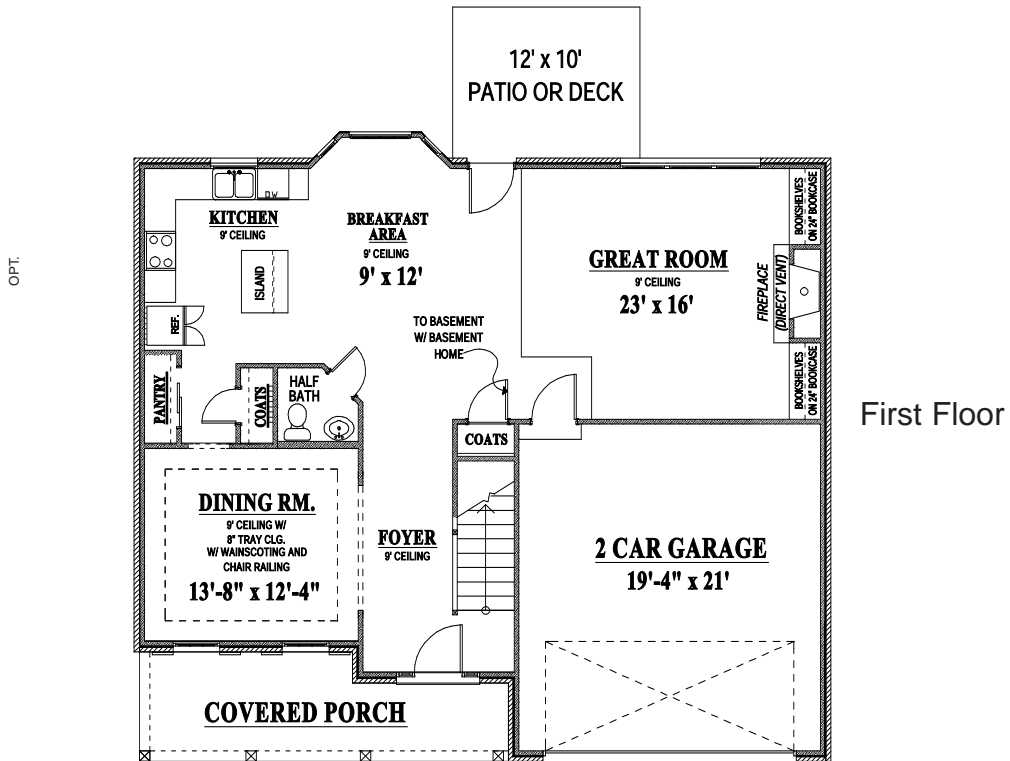

THE WENTWORTH

Ellerslie
at Delong

Ask your new homes specialist about the many designer features available.

07/14/14

The Wentworth

2464 Square Feet

Ellerslie
at DeLong

Commonwealth
DESIGNS