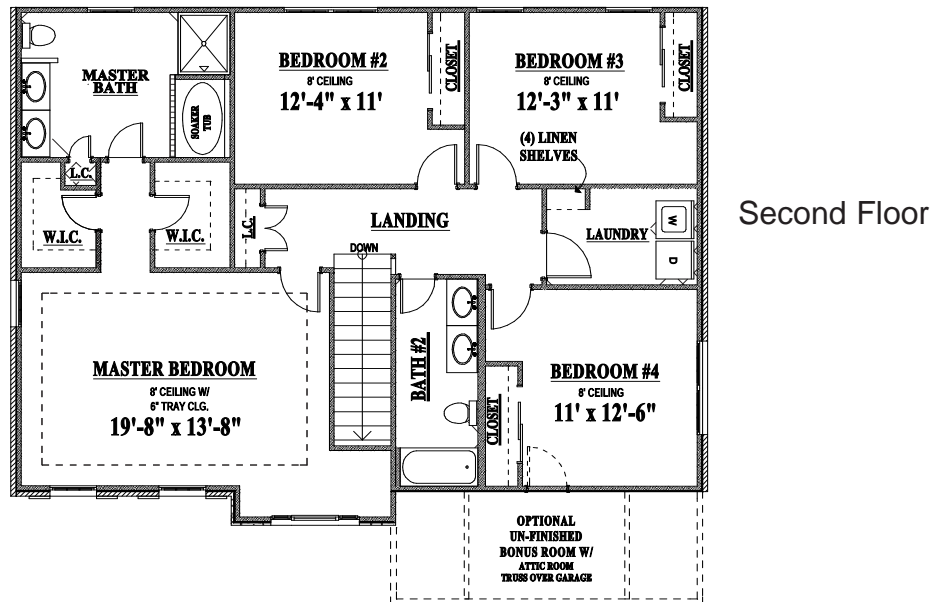

THE WENTWORTH

Ellerslie
at Delong

Ask your new homes specialist about the many designer features available.

07/14/14

The Wentworth

2464 Square Feet

Ellerslie
at DeLong

Commonwealth
DESIGNS